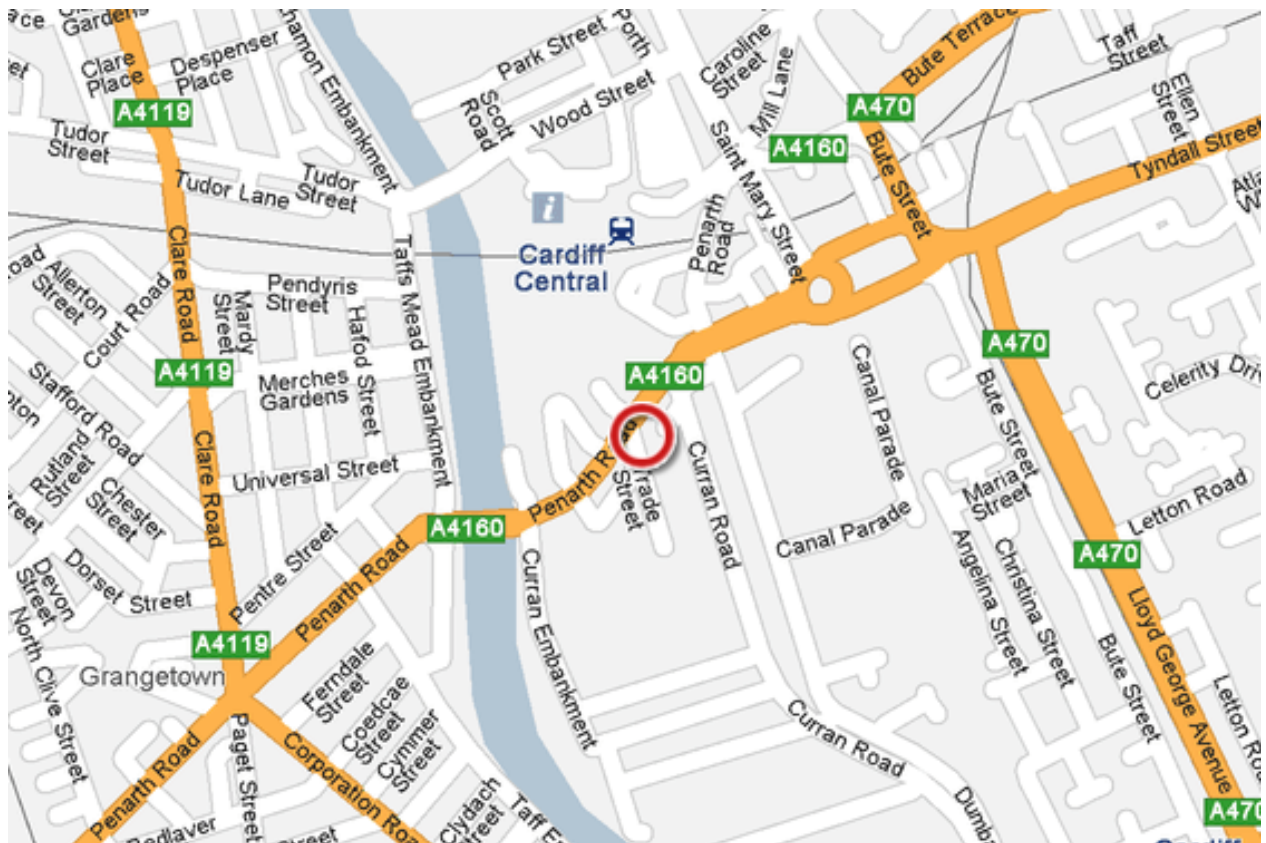

ITEC Academy Directions

ITEC Academy, 45 Penarth Road, Cardiff, CF10 5DJ
029 20 663800

Where to find us

ITEC Academy is located on the corner of Trade Street on Penarth Road. We are only two minutes walk from the rear of the central railway station.

Click [here](#) for the map.

Public Transport

ITEC Training Solutions Limited, ITEC House, Penarth Road, Cardiff, CF11 8TT
Tel: (029) 2066 3800 Fax: (029) 2066 3810
E-mail: enquiries@itctraining.com Web: www.itctraining.com

Quality training that delivers

All regional train and bus services stop at Cardiff Central.

On Foot

- *From Cardiff Central railway station:*
 - Make your way to the car park situated at the rear of the railway station;
 - Exit the car park and cross over the road towards the Black Horse building;
 - Turn right following the main road;
 - Pass the AA building on the left;
 - Immediately after the AA building turn left in to Trade Street;
 - Entrance to ITEC Academy is approximately 20 metres down Trade Street on the left.

Travelling by car

- *From M4:*
 - Exit the M4 to the left at junction 33;
 - At the roundabout, take the exit onto the A4232;
 - Continue on the A4232 then exit at the Leckwith Stadium slip road;
 - At the roundabout, take the second exit onto Hadfield Road;
 - Turn left onto A4160 Penarth Road;
 - Continue on Penarth Road, underneath a railway bridge;
 - Continue on Penarth Road, across the river bridge, passing a garage on your left;
 - Turn right onto Trade Street;
 - Entrance to ITEC Academy is approximately 20 metres down Trade Street on the left;
 - Please report to reception.
- Parking spaces are limited and available on request only